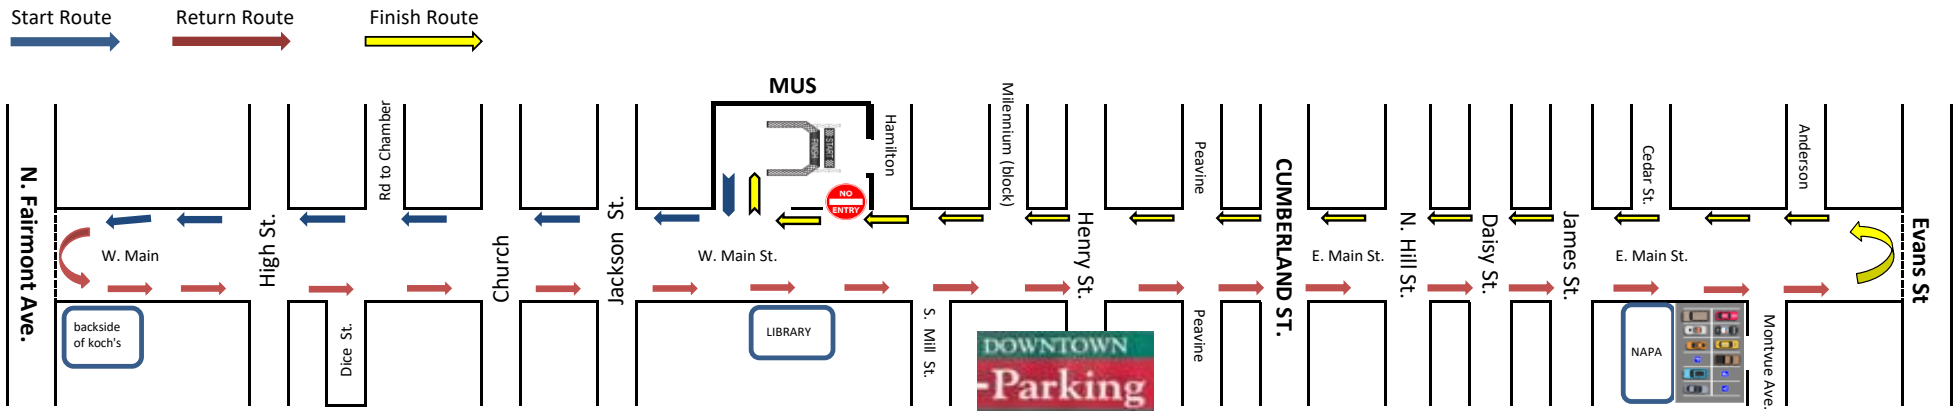

# GLOW THE DISTANCE FOR MATS 5K RACE COURSE

The race starts at MUS. Turn right out of the parking lot drive-thru side onto Main St, run all the way to Fairmont Ave. (right behind back side of Koch Foods). Turn around, and run all the way down Main St. to just before Evans St. (right before HomeTrust Bank Foods plant). Turn around and run back to MUS into the entrance you started from. *\*As you are running please don't spread out into both lanes of the road, keep to the right lane as you run\**

**\*\*\* You will NEVER leave Main Street on this course until you are turning back into MUS to cross the finish line.**

We made the change to the course due to the high volume of vehicle traffic in the back parking lot on Saturday nights. Safety above all else and we feel this will make things easier for the racers.